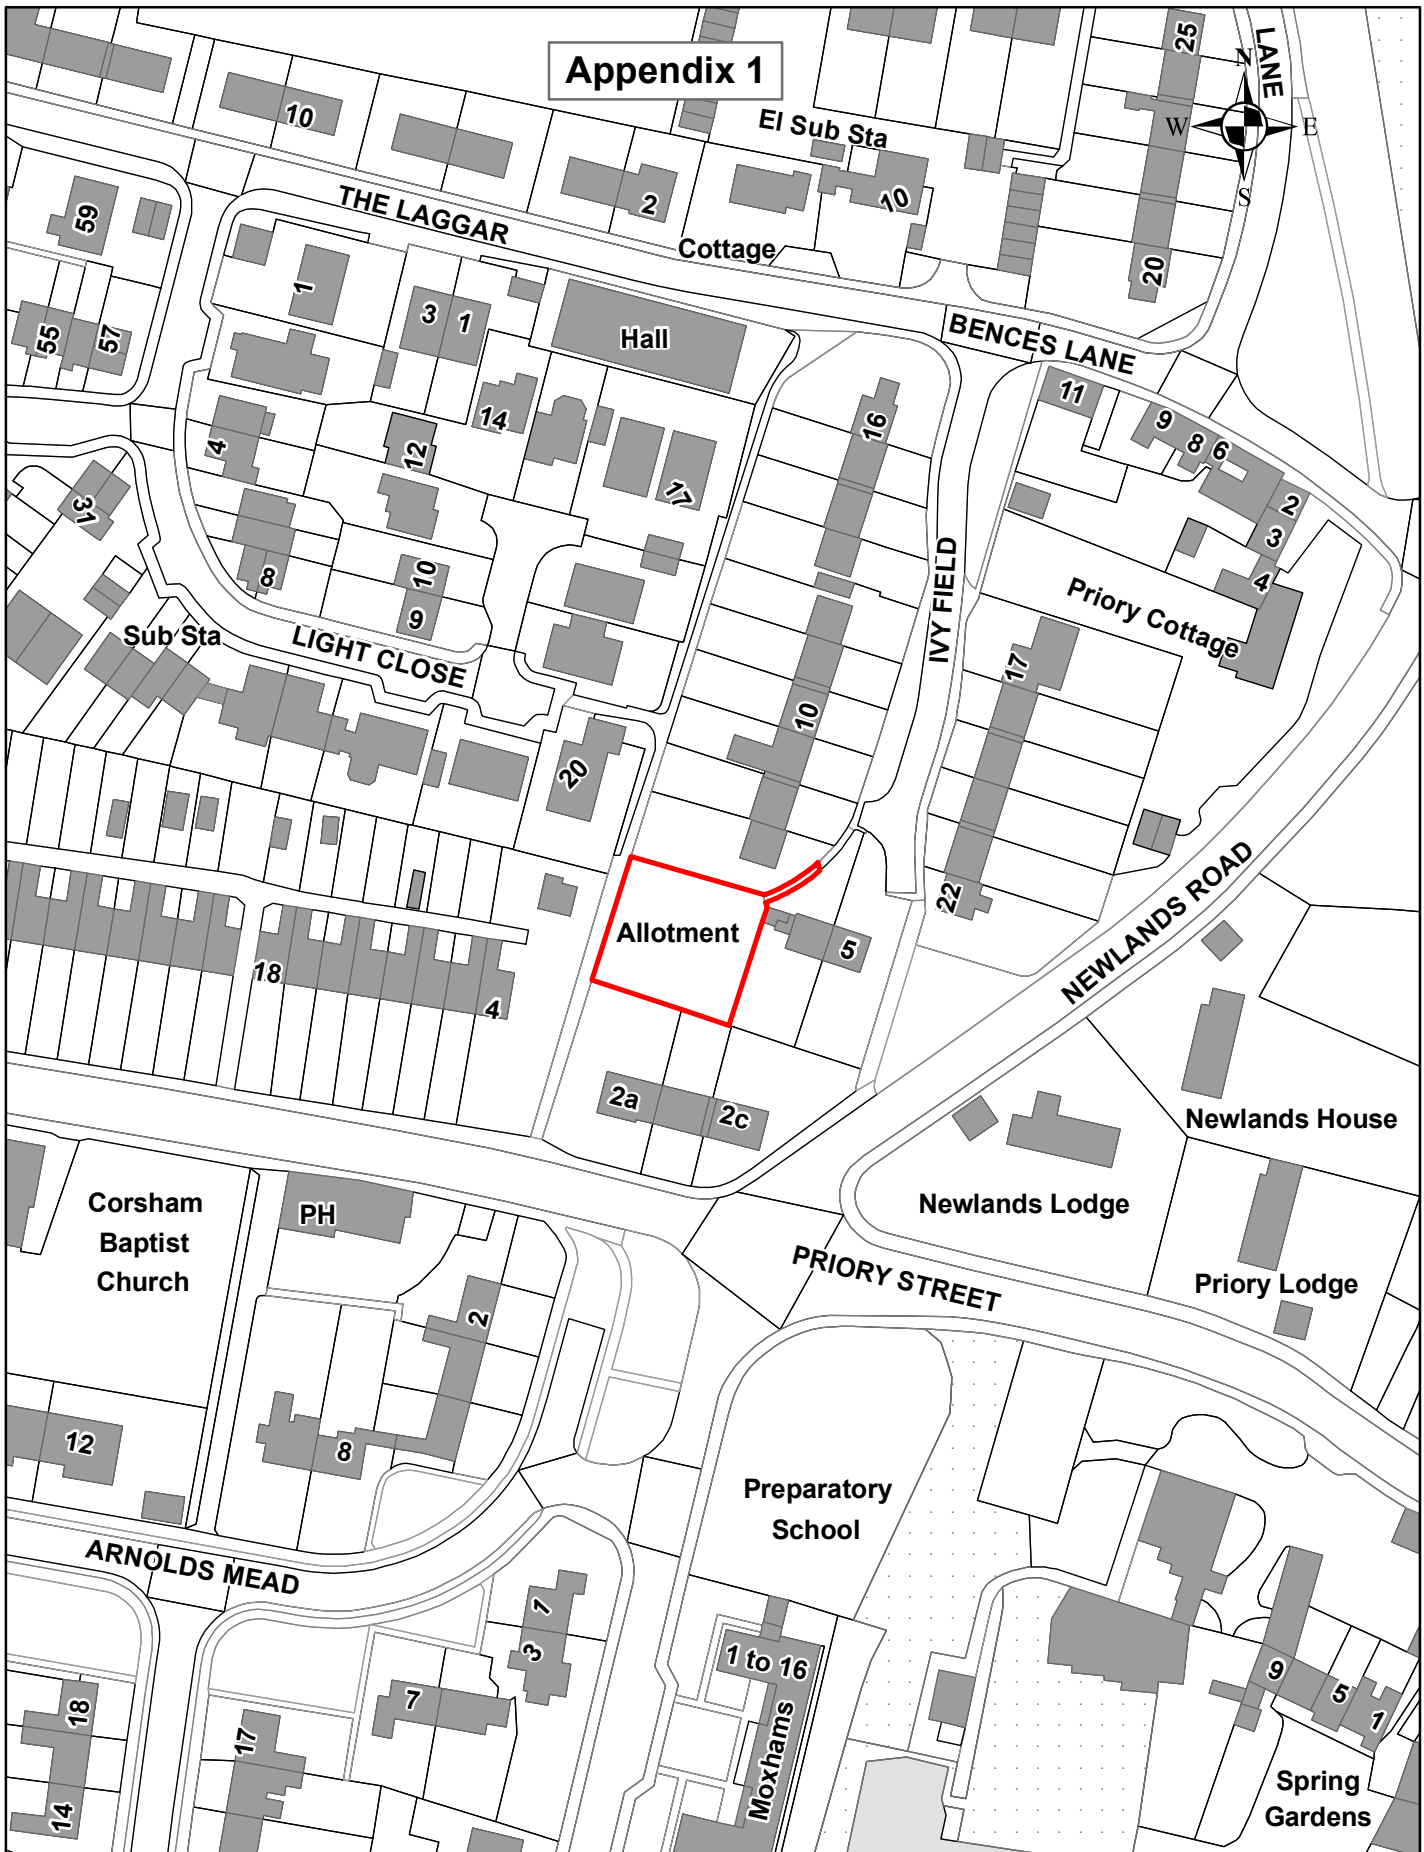

# Appendix 1

Title: <b>Corsham Priory Cross Allotments</b>		Crown copyright and database rights 2011 Ordnance Survey 100049050	
Date:	November 2011	Dr Carlton Brand BA MSc EngD Corporate Director, Resources Telephone 0300 456 0100	 Where everybody matters
Scale:	1:1250		